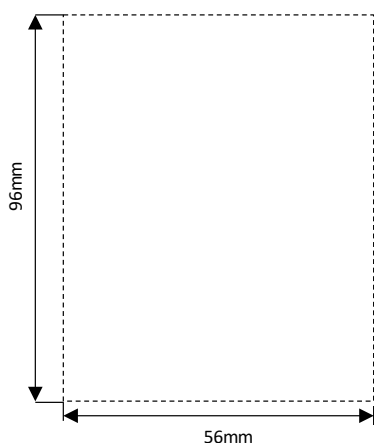

Glass and tile cut-out dimensions:

Legrand Australia
1300 369 777
www.legrand.com.au
ABN 31 000 102 661

Legrand New Zealand
0800 476 009
www.legrand.co.nz

Refer to your group buying office, Legrand Sales Representative or Legrand Sales Office for pricing.

Please note: specifications are subject to change without prior notice.

Single product	
Cat. No.	Barcode
EWNDIM2WE	9321001499695
EWNDIM2MW	9321001499534
EWNDIM2MB	9321001499619

Inner box (QTY 5)	
Cat. No.	Barcode
EWNDIM2WE	9321001500209
EWNDIM2MW	9321001500049
EWNDIM2MB	9321001500124

Outer box (QTY 60)	
Cat. No.	Barcode
EWNDIM2WE	9321001500629
EWNDIM2MW	9321001500469
EWNDIM2MB	9321001500544

LE12857AA

03_2021